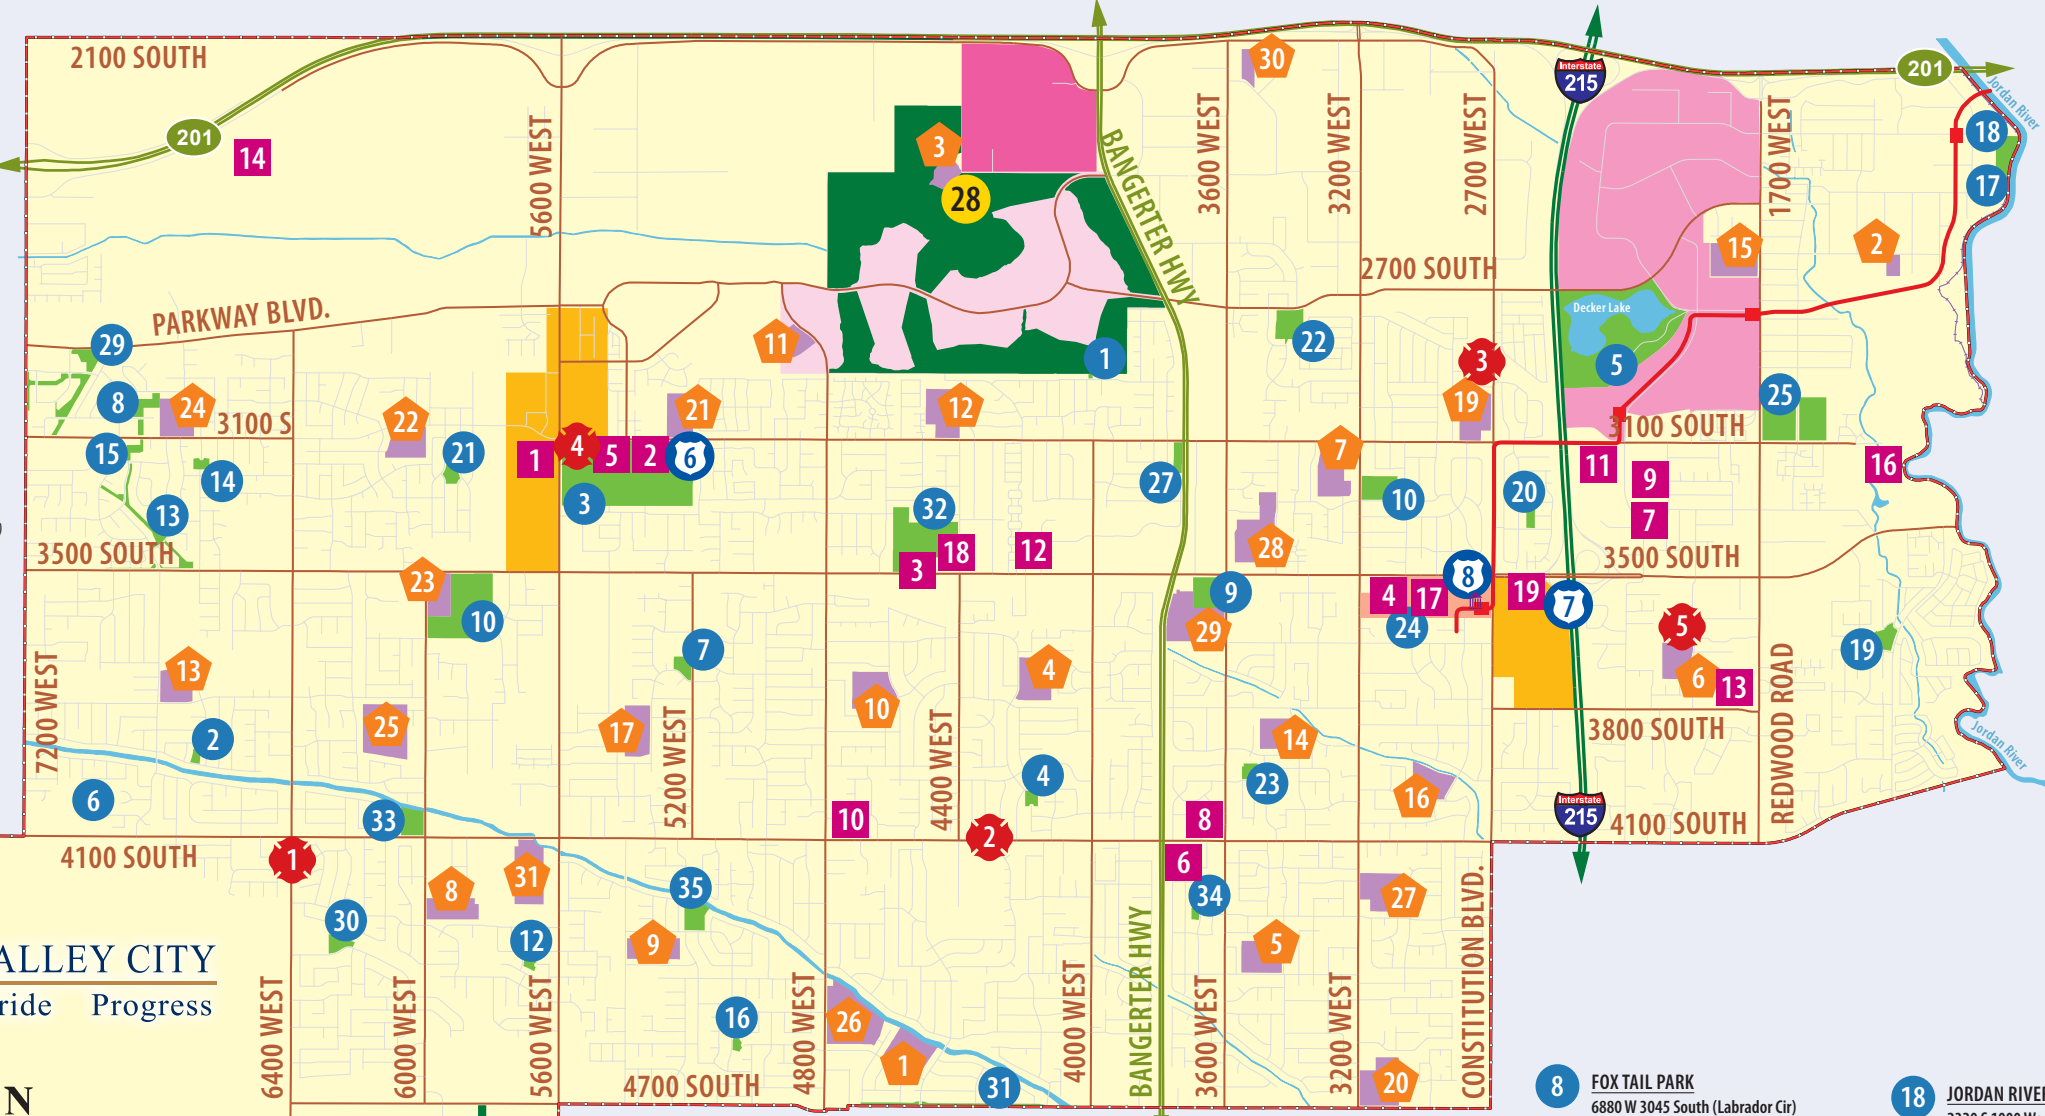

Legend:

- School
- Shopping Center
- Park
- Golf Course
- Waterway
- 201 Commerce Center
- Decker Lake Business Park
- Lake Park Corporate Centre
- Fairbourne Station
- West Valley City Hall
- Fire Station
- Police Station
- TRAX Line
- Railroad
- Major road
- Highway
- Freeway
- City Limit

FIRE & POLICE STATIONS

- 1 FIRE STATION 71**
4160 South 6400 West
- 2 FIRE STATION 72**
4100 South 4314 West
- 3 FIRE STATION 73**
2834 South 2700 West
- 4 FIRE STATION 74**
5545 West 3100 South
- 5 FIRE STATION 75**
3660 South 1950 West
- 6 EAST SUBSTATION**
3601 South Constitution Blvd (inside Valley Fair Mall)
- 7 WEST SUBSTATION**
5415 West 3100 South
- 8 PUBLIC SAFETY BUILDING**
3575 South Market Street

POINTS OF INTEREST

- 1 5600 WEST SHOPPING CENTER**
5600 W 3100 South
- 2 ACORD ICE CENTER**
5353 W 3100 South
- 3 ANIMAL SHELTER**
4522 W 3500 South
- 4 FAIRBOURNE STATION**
- 5 FAMILY FITNESS CENTER**
5415 W 3100 South
- 6 GRANGER MEDICAL CLINIC**
3725 W 4100 South
- 7 HALE CENTRE THEATRE**
3333 S Decker Lake Dr
- 8 HARMAN SENIOR RECREATION CENTER**
4090 S 3600 West
- 9 HOLLYWOOD CONNECTION**
3217 S Decker Lake Dr
- 10 HUNTER LIBRARY**
4740 W 4100 South
- 11 MAVERIK CENTER**
3200 S Decker Lake Dr